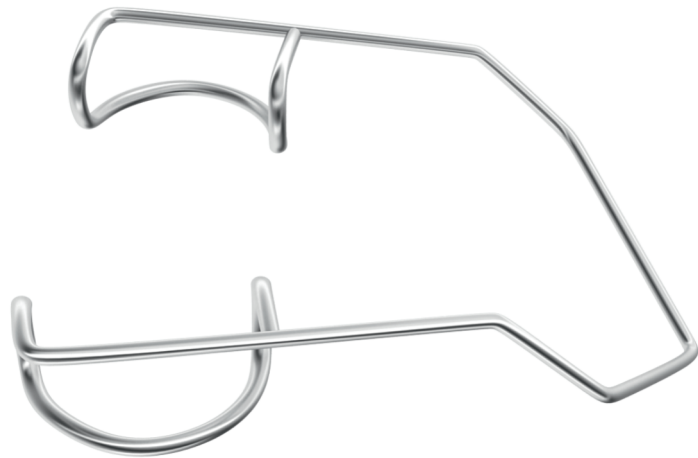

**CONVENIENCE
YOU CAN AFFORD!**

DISPOSABLE SPECULUM

Barraquer Wire Speculum
14-022D

DISPOSABLE FORCEPS

Utrata Capsulorhexis Forceps
Cystotome Tips
Straight
4-0311D

Bonn-Catalano Corneal Forceps
0.12 mm, 1x2 Teeth
Straight
4-0551D