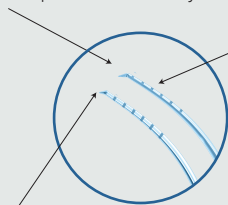

4-03315T Utrata Capsulorhexis Forceps with Scale

- Most popular type of capsulorhexis forceps
- Curved shafts prevent corneal deformation during use

CATARACT, TORIC

**MOST
POPULAR**

Sharp and delicate cystotome tips allow to make the first pinch easily

6 engravings on the jaws for precise measurement inside the anterior chamber

Tungsten carbide coating at the tips for better gripping of the capsule

Gripping power equal to 50 g*

*according to Competitive Test